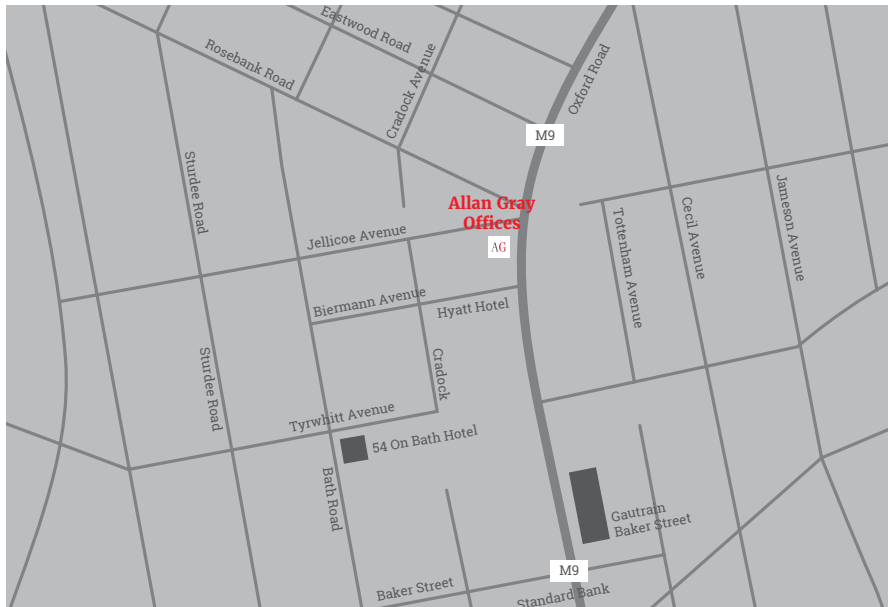

ALLAN GRAY OFFICES JOHANNESBURG

Address Oxford Corner,
32A Jellicoe Avenue
Level 8, Rosebank, Johannesburg

GPS E 28° 2' 33.9540"
S 26° 8' 31.8120"

ALLAN GRAY
LONG-TERM INVESTING

[Click here for directions](#)

Directions from Street/Ground Level:

- Oxford Corner is situated opposite the Hyatt Hotel, within walking distance of the Rosebank Gautrain Station

Directions from OR Tambo International Airport:

- Take the R24 towards Johannesburg
- Take N3 North exit towards Pretoria and merge onto N3 North. Pass Linksfield, Modderfontein and London Roads
- Take the Malboro Drive/M60 offramp
- Turn left into Malboro Drive/M60
- Take M1 South towards Johannesburg
- Travel south on the M1 and pass Grayston Drive/M40 exit
- Take the Corlett Drive exit and turn right into Corlett Drive/M30
- Head west on Corlett Drive/M30 (pass Melrose Arch on your left, Wanderers Stadium on your right, Protea Hotel Wanderers on your left)
- At the end of the road turn left into Oxford Road/M9
- At the second traffic light turn right into Jellicoe Avenue. Oxford Corner is the first building on your left
- Once in the parking, follow the 'Visitor's Parking Bays' signs to the Ground Floor. Park in the designated Allan Gray 'Visitor's Parking Bays'
- As you enter the building, Allan Gray is on your left. To open the door, call our reception from the intercom