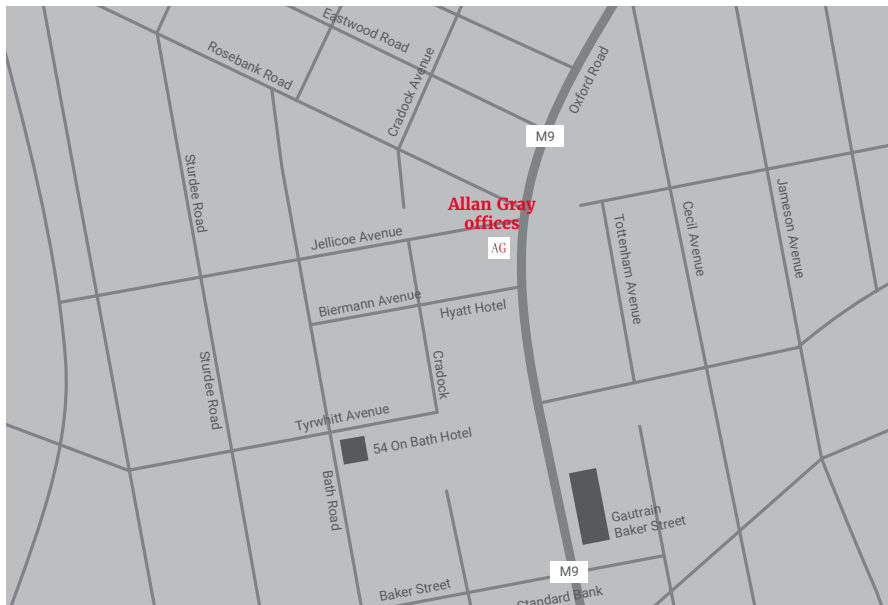

ALLAN GRAY OFFICES JOHANNESBURG

[Click here for directions](#)

Address Oxford Corner, 32A Jellicoe Avenue
Level 1, Rosebank, Johannesburg

GPS E 28° 2' 33.9540"
S 26° 8' 31.8120"

ALLAN GRAY

ALLAN GRAY OFFICES JOHANNESBURG

Directions from street/ground level:

- Oxford Corner is situated opposite the Hyatt Hotel, within walking distance of the Rosebank Gautrain Station.

Directions from OR Tambo International Airport:

- Take the R24 towards Johannesburg.
- Take the N3 North exit towards Pretoria and merge onto the N3 North. Pass Linksfield, Modderfontein and London Roads.
- Take the Malboro Drive/M60 offramp.
- Turn left onto Malboro Drive/M60.
- Take the M1 South towards Johannesburg.
- Travel south on the M1 and pass the Grayston Drive/M40 exit.
- Take the Corlett Drive exit and turn right onto Corlett Drive/M30.
- Head west on Corlett Drive/M30 (pass Melrose Arch on your left, Wanderers Stadium on your right, Protea Hotel Wanderers on your left).
- At the end of the road, turn left into Oxford Road/M9.
- At the second traffic light, turn right into Jellicoe Avenue. Oxford Corner is the first building on your left.
- Once in the parking, follow the 'Visitor's Parking Bays' signs to the Ground Floor. Park in the designated Allan Gray 'Visitor's Parking Bays'.
- As you enter the building, check in at the reception desk. Oxford Reception will direct you to the Allan Gray office located on the eighth floor.