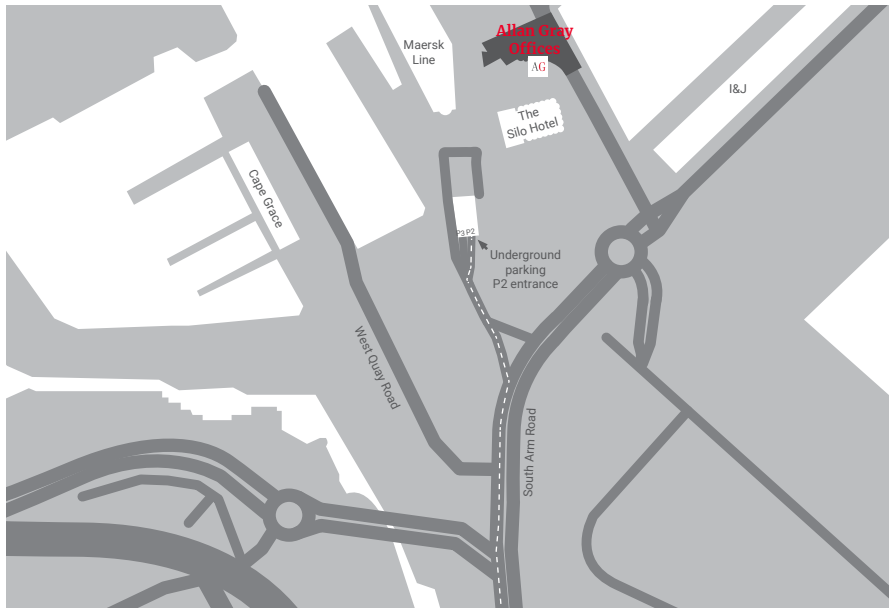

ALLAN GRAY OFFICES CAPE TOWN

[Click here for directions](#)

Address No.1 Silo, Silo Square
V&A Waterfront, Cape Town 8001

GPS E 18° 25' 21.5184"
S 33° 54' 27.76320"

ALLAN GRAY

ALLAN GRAY OFFICES CAPE TOWN

Directions from the N1/N2:

- Take the N1 or N2 to Cape Town
- At the CTICC intersection turn right onto Dock Road and continue straight towards the V&A Waterfront
- Carry on straight over two sets of robots onto South Arm Road
- Take the first left after the boat repair dock followed by the off-ramp to underground parking
- Follow the signage to P2 where you will find the 'Allan Gray Visitors Parking'
- Take the lift or stairs to the 'Upper Ground' (UG) level and walk to reception area
- When leaving the building, please speak to our receptionists about validating your parking ticket